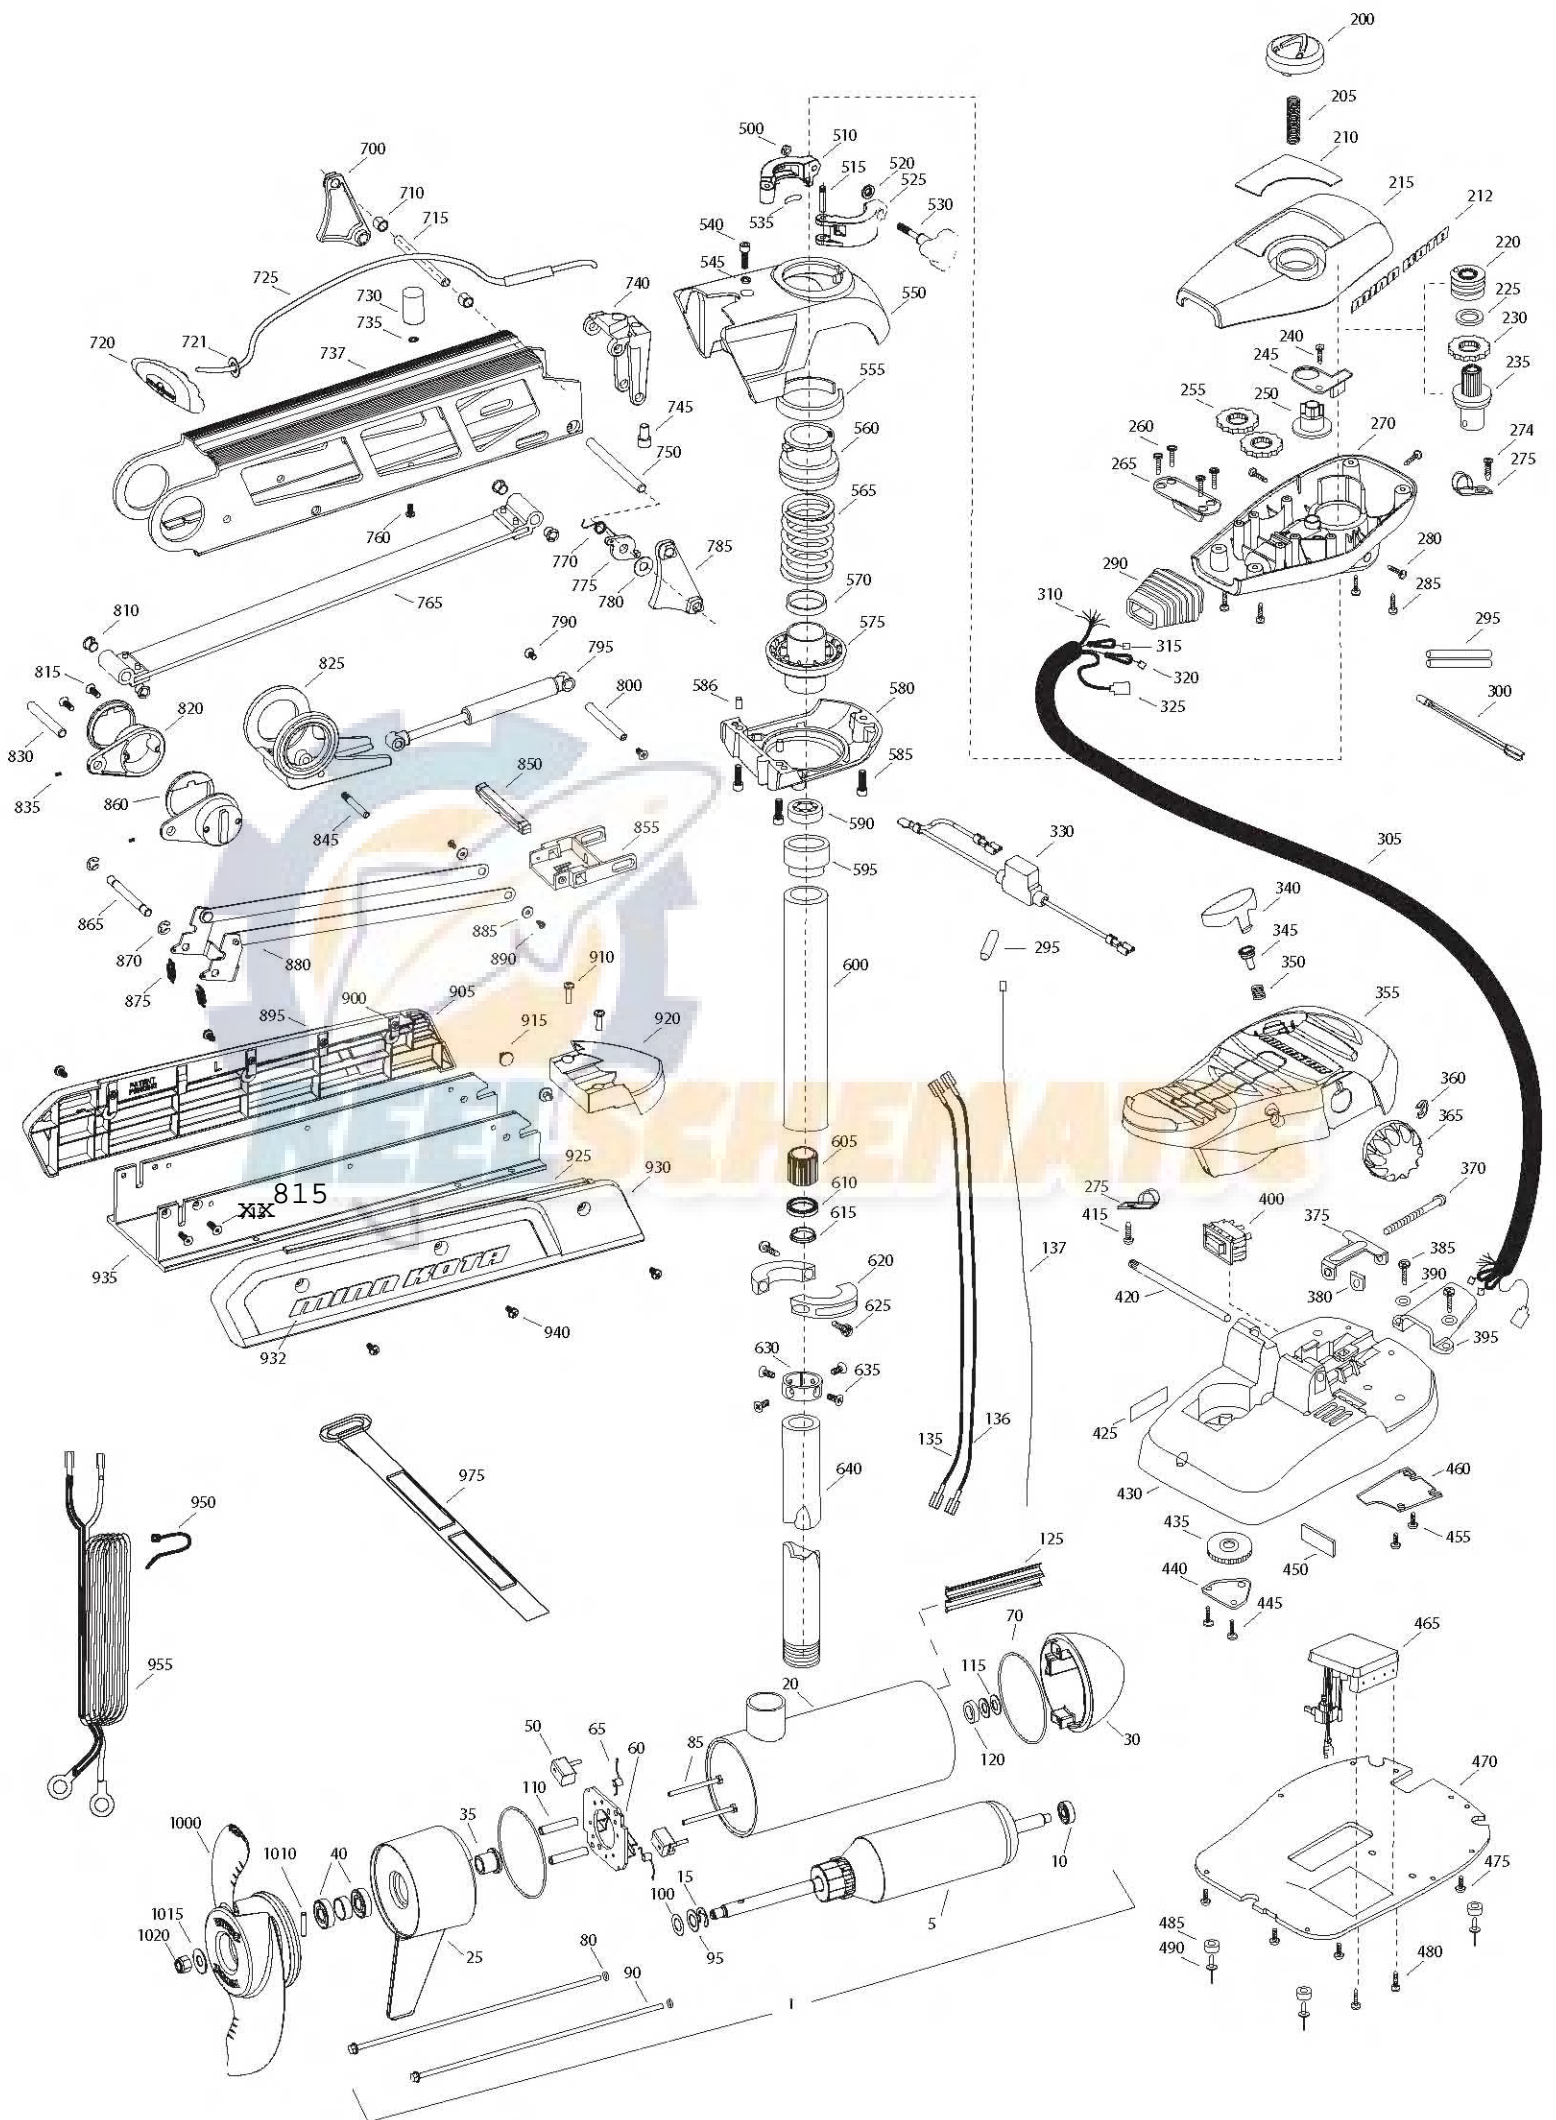

FORTREX 80
80 LBS THRUST
24 VOLT 56 AMPS
45" SHAFT

for use with "AI" serial numbers
3-year warranty from the date of purchase

Item	P/N	Description	Qty	Item	P/N	Description	Qty	Item	P/N	Description	Qty	Item	P/N	Description	Qty
1	2316216	24V Motor 45" FW	1	315	2267505	Cable assembly, right, 5'	1	590	2266000	Bearing, ball, steel	1	915	2286700	Plug, spacer	2
	2326240	24V Motor US2 45"	1	320	2267515	Cably assembly, left, 5'	1	595	2266260	Bearing race	1	920	2283900	Ramp, motor	1
5	2-100-214	Armature assembly	1	325	2211410	Cable extension, US2 175"	1	600	2992085	Tube w/ bearing race 21"	1	■	2993920	Sideplate assembly, short, right, fw	1
10	140-010	Bearing	1	330	2218200	Fuse holder assembly US2 only	1	605	2267307	Bushing outer tube	1	925	2288620	Support, right sideplate	1
15	788-040	Retaining ring	1					610	2266116	Bearing, Cartridge	1	930	2283920	Sideplate, short, right, fw	1
20	2-200-160	Center housing assemby		340	2993705	Push button w/ magnet	1	615	2266001	Bearing, split ring	1	932	2285500	Decal, Sideplate, fw	2
25	2-300-160	Brush end housing assembly	1	345	2260810	Clip, reed sensor	1	620	2261622	Collar half	2	935	2281902	Base extrusion short	1
30	421-276	Plain end housing assembly STD	1	350	2302732	Spring, pedal button	1	625	2263453	Screw, 1/4-20 x 1 SHCS	2	940	2323405	Screw 1/4-20 x 1/2	6
	9421-288	Plain end housing US2 45"	1	355	2994496	Foot pedal w/ plug	1	630	2071560	Collar, Tube	1	950	2256300	Tiewrap	1
35	144-017	Flange bearing	1	360	2263000	E-ring, knob	1	635	2223468	Screw 8-32 x 7/16 flt hd	4	955	2261238	Leadwire	1
40	880-025	Seal	2	365	2280115	Knob, speed control VARS	1	640	2032003	Tube 45"	1				
50	188-094	Brush	2	370	2263466	Screw 1/4-20 x 2	1	■	2991746	Mount, Fortrex, short	1	975	2263804	Strap hold down	1
60	2-600-148	Brush plate assembly	1	375	2263210	Bracket, conduit adjustment	1	700	2280800	Link, bowguard mount, left	1				
65	975-041	Brush spring	2	380	2263140	Nylock keeper	1	710	2287302	Bushing, upper pins	2	■	1378132	Propeller kit WW2	
70	701-043	O-ring, motor	2	385	2372100	Screw 8-18 x 5/8	2	715	2282600	Pin, 7/16 x 4 7/8	1	■	2994876	Propeller bag assy	
80	701-009	O-ring, thru-bolt	2	390	2261714	Washer, max foot pedal	2	720	2880400	Pull grip assembly	1	1000	2331160	Propeller WW2	1
85	830-027	Screw, 10-32 x 2	2	395	2265115	Boot, foot pedal	1	721	2151700	Washer	1	1010	2262658	Drive pin, large	1
90	830-094	Thru-bolt	2	400	2254031	Switch, mom/off/con	1	725	2771601	Rope assembly	1	1015	2091701	Washer, prop, large	1
95	990-051	Washer, steel	2	415	2332103	Screw 6-20 x 3/8	1	730	2281515	Spacer, inner arm	1	1020	2093101	Nut, nylock, prop, large	1
100	990-052	Washer, nylatron	2	420	2260511	Pin, pivot, foot pedal	1	735	2281702	Washer, lock 1/4	1				
110	973-025	Spacer, brush plate	2	425	2266610	Decal, on/off switch	1	737	2284202	Outer arm	1	■	2994864	Mounting hardware bag assy	
115	992-010	Washer, Belleville	2	430	2992104	Foot pedal base	1	740	2992302	Rope guide assembly	1				
120	992-045	Spacer, thrust	1	435	2262301	Pully, foot pedal	1	745	2281530	Insert, threaded	1				
125	582-013	Clip, retaining, short, US2 only	1	440	2266401	Cover, pulley	1	750	2282608	Pin, 7/16 x 5 5/32	1				
135	640-015	Leadwire, black	1	445	2301310	Screw 8-18 x 1/2	2	760	2223418	Screw, 1/4-20 x 1/2 BHCS	1				
136	640-119	Leadwire, red	1	450	2266413	Tension Screw	1	765	2993819	Inner arm assembly, short	1				
137	640-315	Groundwire, brown, US2 only	1	455	2332103	Screw 6-20 x 3/8	2	770	2042711	Spring, torsion	1				
				460	2266412	Switch plate, foot pedal	1	775	2283620	Latch, safety	1				
200	2990140	Indicator assembly	1	465	2264054	Control board max 24/36	1	780	2281704	Washer 7/16 nylon	1				
205	2282730	Spring, indicator	1	470	2264511	Bottom plate, max	1	785	2280805	Link, bowguard mount, right	1				
210	2285601	Decal, Cover 80#, fw	1	475	2372100	Screw 8-18 x 5/8	5	790	2283410	Screw 1/4-20 x 1/2 PFH	2				
	2285602	Decal, Cover 80# US2, fw	1	480	2223455	Screw 10-32 x 1/2 zp	2	795	2288400	Gas spring (cylinder)	1				
212	2285615	Decal, Control box, fw		485	2265126	Bumper pad, foot pedal	4	800	2282610	Pin, upper, shock	1				
215	2280200	Cover, control box	1	490	2378600	Pop rivet, 3/16 x 3/4 alum	4	810	2280005	Bearing, nyliner 7/16"	4				
220	2232360	Pulley, cable drum	1	■	2991550	Clamp collar assembly	1	815	2283400	Screw, 1/4-20 x 3/4 FHSC	4				
225	2261730	Washer, nylon	1	500	2073102	Nut, 1/4-28 ss	1	820	2281932	Bracket, rear pivot	2				
230	2267800	Gear, indicator	1	510	2071550	Collar clamp, "A" side	1	825	2281500	Yoke, shock mount	1				
235	2996247	Top bearing, pinion drive	1	515	2072621	Pin, knurled	1	830	2282606	Pin, 7/16 x 4 1/2	1				
240	2301310	Screw 8-18 x 1/2	1	520	2071718	Washer #10 nylon retaining	1	835	2283402	Screw, set, 6-32 x 1/4	2				
245	2261905	Bracket, indicator	1	525	2071555	Collar clamp, "B" side	1	845	2282604	Pin, Knurled 5/16 x 2	1				
250	2262221	Indicator, drive	1	530	2281505	Knob - Soft grip, FW	1	850	2283615	Latch bar	1				
255	2267800	Gear, indicator	2	535	2075120	Pad, urethane, depth collar	1	855	2283610	Bracket - latch/strap, rope pull	1				
260	2223430	Screw 8 x 3/4	4	540	2263422	Screw 5/16-18 x 1	1	860	2287300	Bushing, rear pivot	2				
265	2261901	Bracket, conduit	1	545	2281700	Washer 5/16 Lock	1	865	2282602	Pin, 3/8 x 3 3/4	1				
270	2282500	Control box	1	■	2991766	Bow guard assembly 45"	1	870	2263011	E-ring, 3/8 shaft	2				
274	2372100	8-18 x 5/8	1	550	2281942	Bracket, top	1	875	2282720	Spring, extension	2				
275	2263201	Clamp, wire harness	2	555	2280000	Bearing, top bracket	1	880	2773600	Latch strap assembly, short	1				
280	2053414	8-32 x 1/2 tri-lobe	3	560	2071541	Spring sleeve, upper	1	885	2261732	Washer 8, nylon	2	2889460	Seal & Oring Kit		
285	2372100	Screw 8-18 x 2/8	4	565	2282700	Spring, bowguard	1	890	2373450	Screw 8-18 x 3/8	2				
290	2265110	Boot, control box	1	570	2281525	Spacer, Spring 62" only	1	■	2993910	Sideplate assembly, short, left, fw	1				
295	2355410	Shrik tube 3/8	3	575	2281520	Spring sleeve, lower	1	895	2288625	Support, left sideplate	1				
300	2264015	Light, indicator	1	580	2991725	Bracket, bottom	1	900	2283408	Screw 8 x 3/8	8				
305	2265430	Cable jacket, 5'	1	585	2263423	Screw 5/16-18 x 1 SHCS	3	905	2283910	Sideplate, short, left, fw	1				
310	2261220	Wire harness, max	1	586	2262632	Pin, spring 1/4 x 5/8	2	910	2073408	Screw 1/4-20 x 7/8	2				